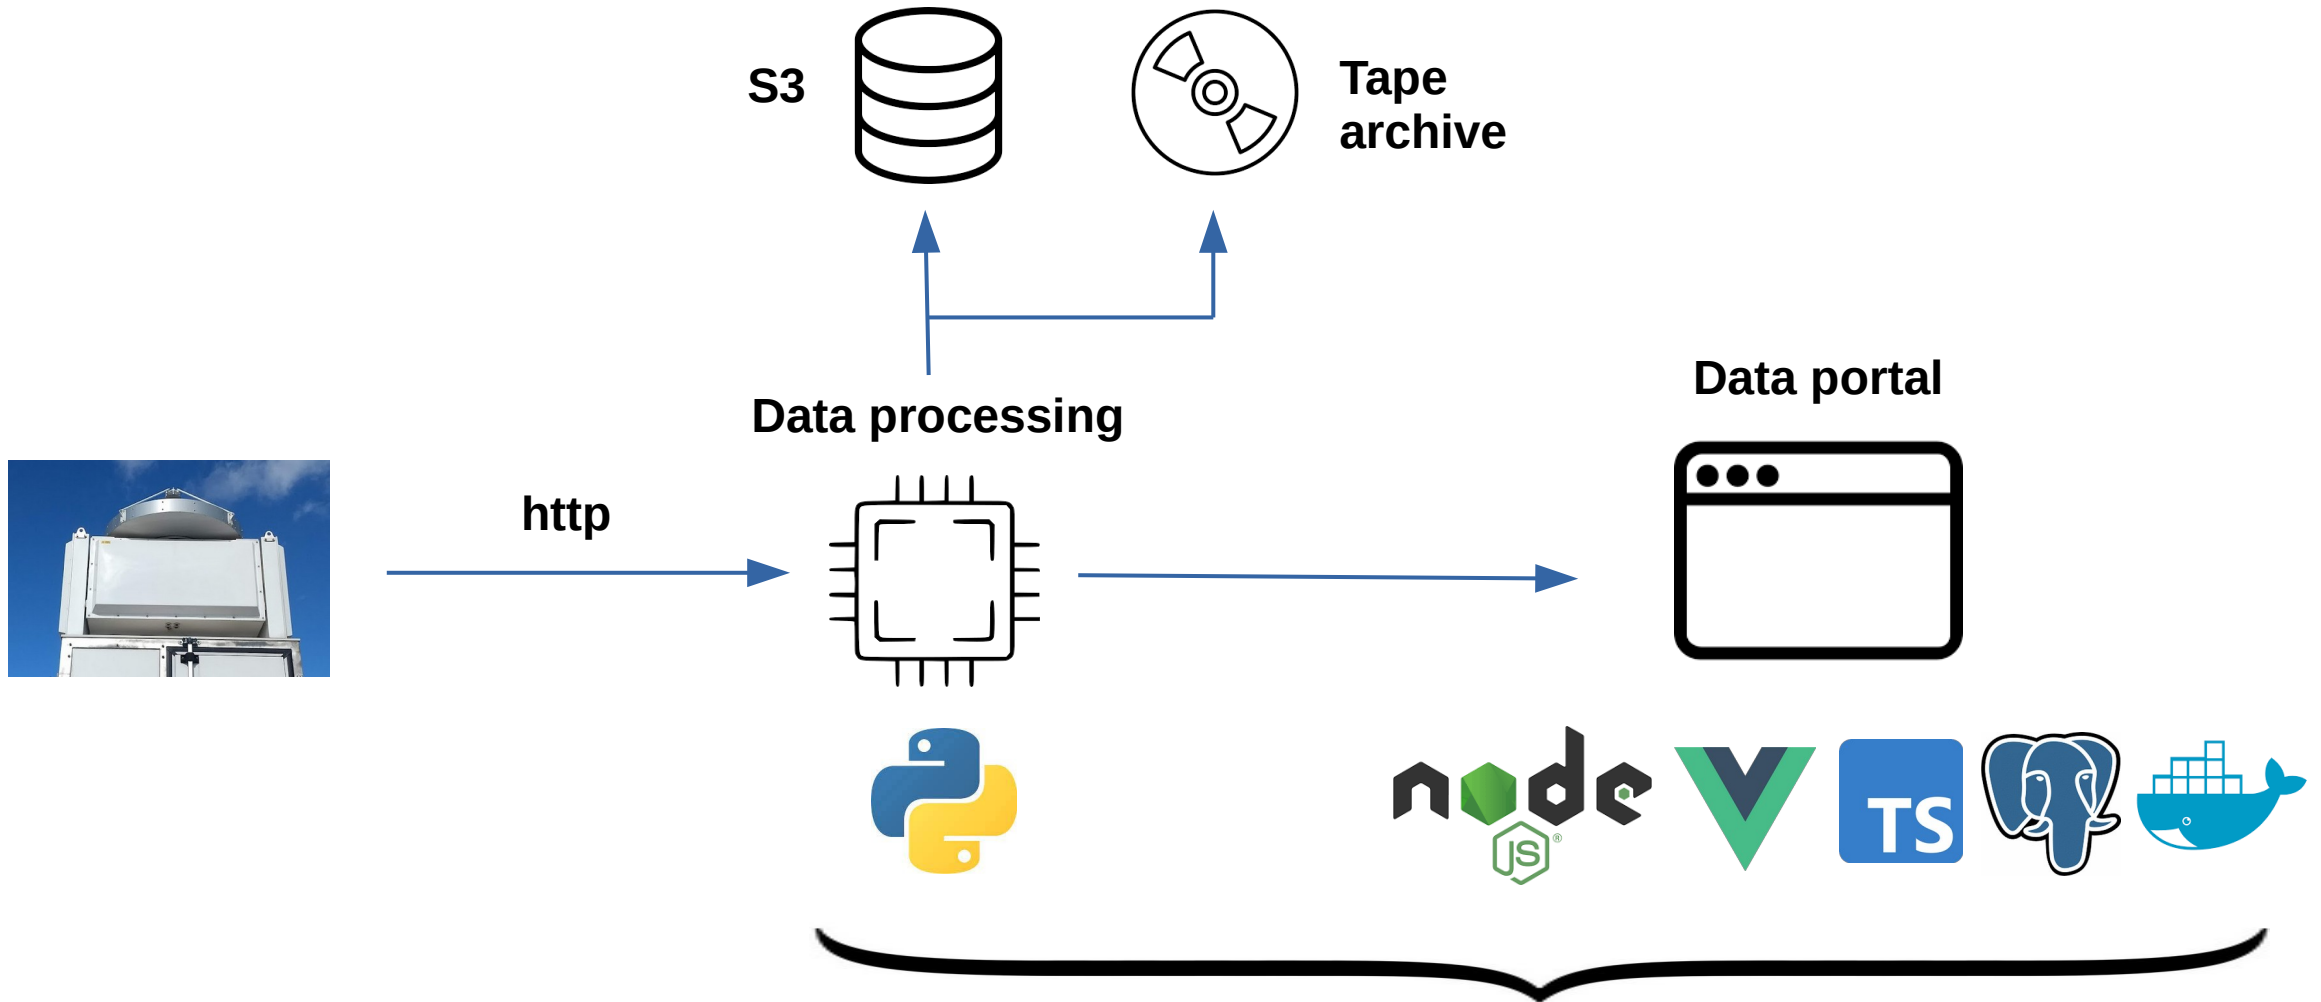

Architecture

Data processing

- Raw data
- Files processed using 3rd party software

Data portal

Latest GUI improvements

- Product filter for data availability graphs
- Experimental products
- Site table
- Download stats (internal)
- Aligned images

Latest API improvements

- Calibration
- Public raw data
- Visualizations

GUI improvements (upcoming)

- Enable search filters via URL
 - `/search/data?site=hyytiala&product=classification`
- Publications list
- Improved site pages (dynamic only?)
- Dynamic model data / L3 visualizations

Other ongoing work

- Instrument PIDs
- Improved QC
- Utilize STSR mode
- RPG Level 0 processing (?)

Data archive

Amount of raw data (~27 TB)

Number of product files