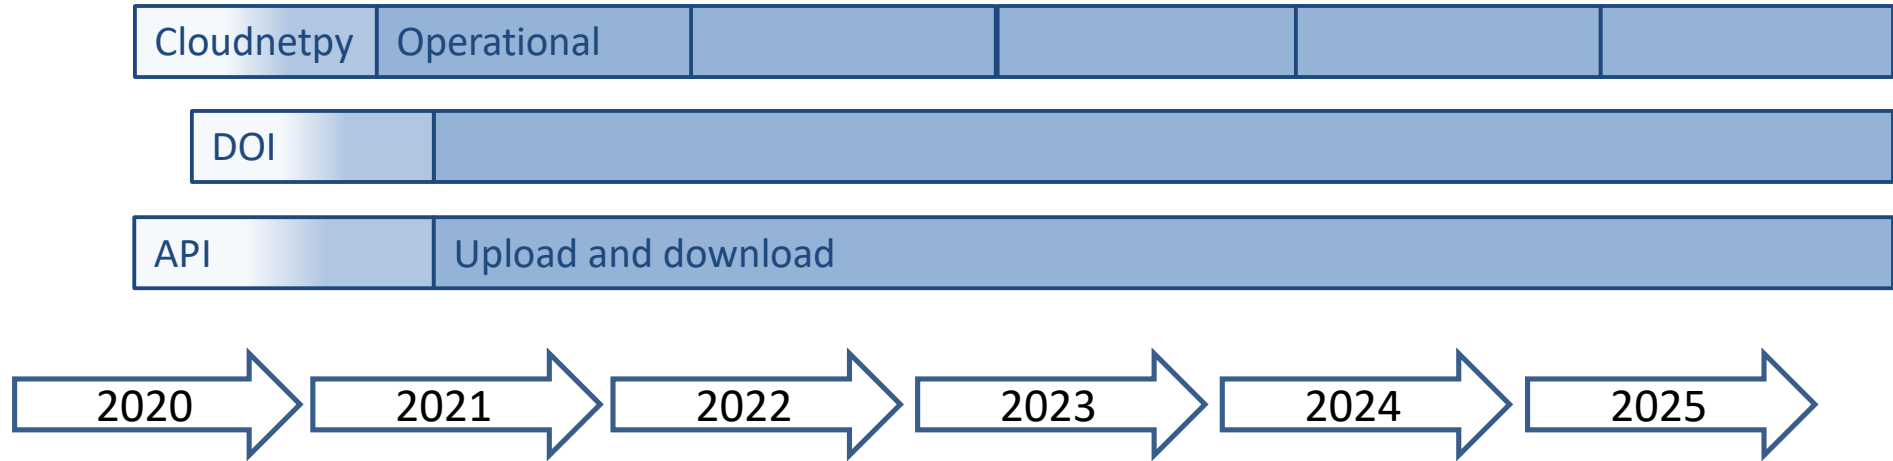

Cloud Remote Sensing Data Centre - CLU

Ewan O'Connor, Simo Tukiainen,
Lauri Kangassalo, Anniina Korpinen

CLU: timeline

CLU: timeline

CLU: timeline

CLU: timeline

Please give feedback on all issues

- Data transfer
 - Upload
 - Download
- Data production
 - Categorisation
 - Meta data (variables, attributes)
 - Variable list to be included
- CloudnetPy community on github
 - Instrument processing
 - Product processing
 - Standard products
 - Test/implement new products