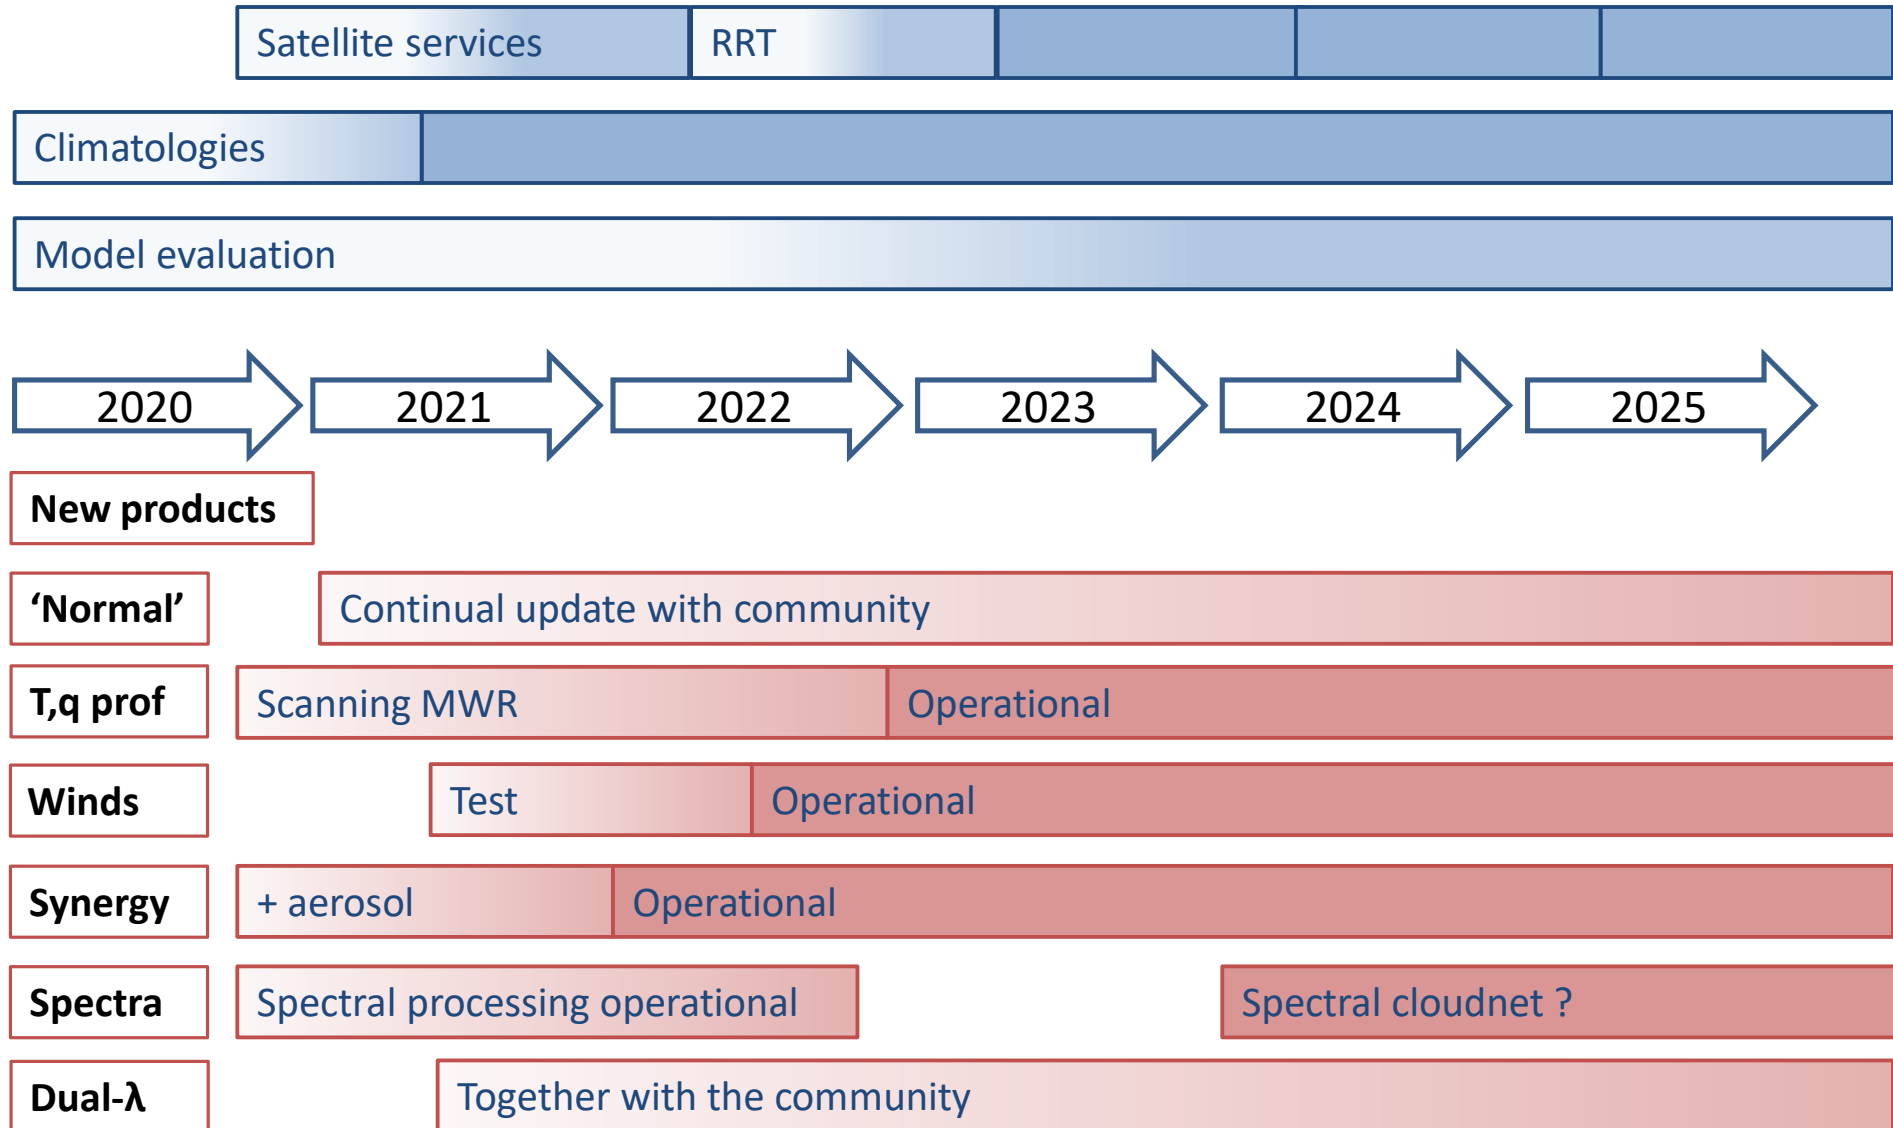

Cloud Remote Sensing Data Centre - CLU

Ewan O'Connor, Simo Tukiainen,
Lauri Kangassalo, Anniina Korpinen

CLU: timeline

CLU: timeline

CLU: timeline

CLU: timeline

Please give feedback on all issues

- Data transfer
 - Upload
 - Download
- Data production
 - Categorisation
 - Meta data (variables, attributes)
 - Variable list to be included
- CloudnetPy community on github
 - Instrument processing
 - Product processing
 - Standard products
 - Test/implement new products