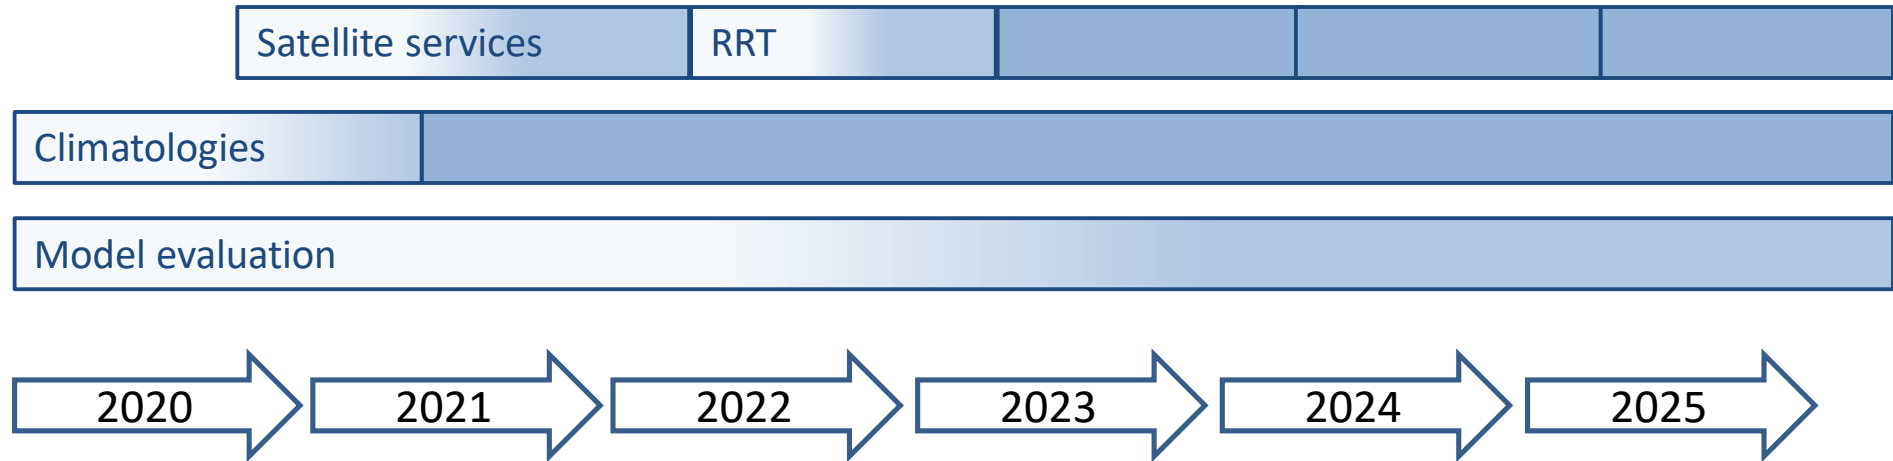

Cloud Remote Sensing Data Centre - CLU

Ewan O'Connor, Simo Tukiainen,
Lauri Kangassalo, Anniina Korpinen

CLU: timeline

CLU: timeline

CLU: timeline

CLU: timeline

Please give feedback on all issues

- Data transfer
 - Upload
 - Download
- Data production
 - Categorisation
 - Meta data (variables, attributes)
 - Variable list to be included
- CloudnetPy community on github
 - Instrument processing
 - Product processing
 - Standard products
 - Test/implement new products