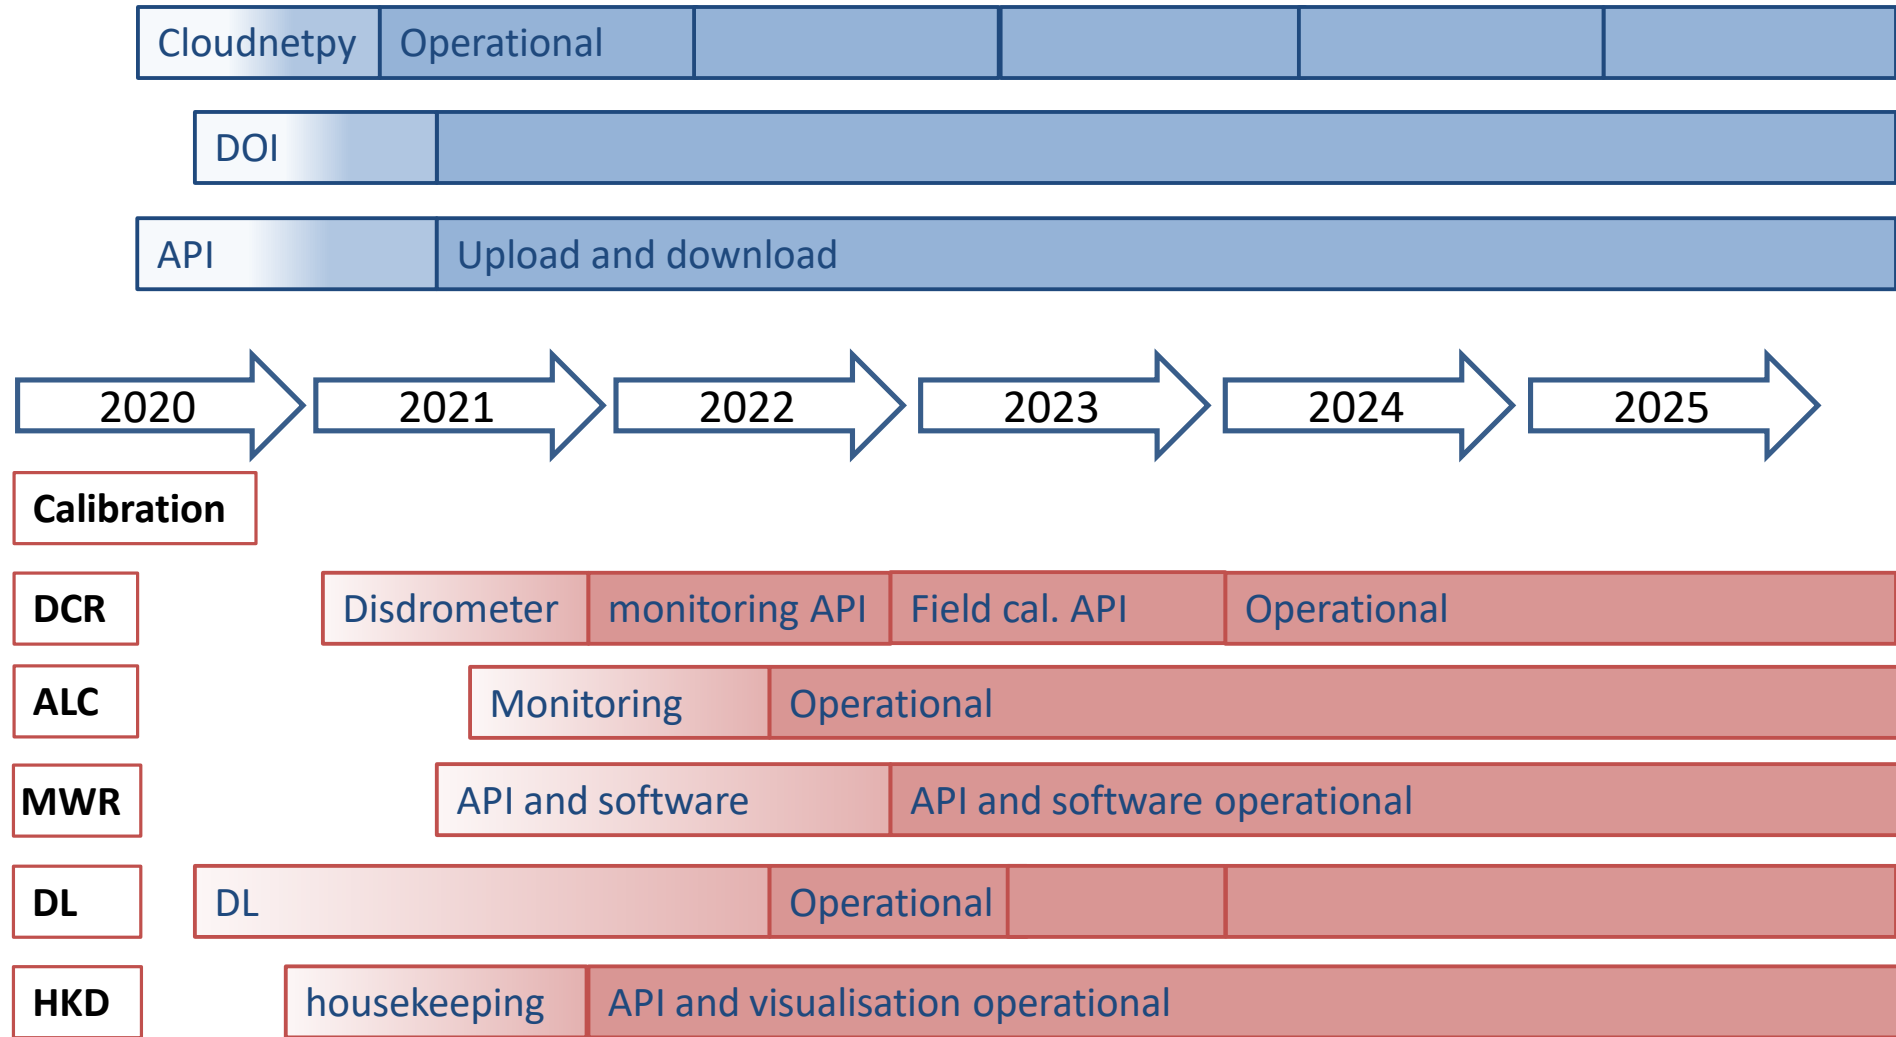

Cloud Remote Sensing Data Centre - CLU

Ewan O'Connor, Simo Tukiainen,
Lauri Kangassalo, Anniina Korpinen

CLU: timeline

CLU: timeline

CLU: timeline

CLU: timeline

Please give feedback on all issues

- Data transfer
 - Upload
 - Download
- Data production
 - Categorisation
 - Meta data (variables, attributes)
 - Variable list to be included
- CloudnetPy community on github
 - Instrument processing
 - Product processing
 - Standard products
 - Test/implement new products

Please give feedback on all issues

- Website
 - API search and download
 - Visualisation
 - Colour scheme
 - Products and status
 - Documentation
 - Processing
 - Instruments
 - Sites
- List of papers